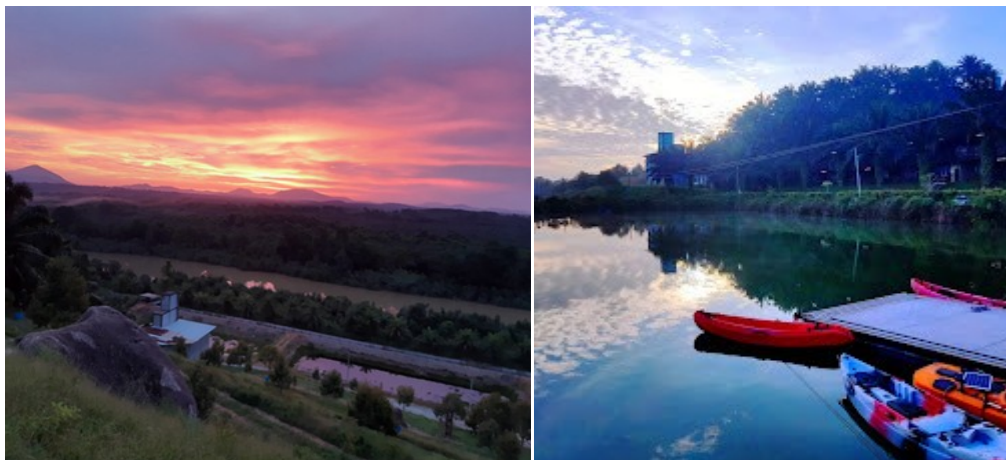

2 Day 1 Night Room Package

(Twin Sharing with food ,please contact us for pricing)

Package includes:

1. Twin Sharing Air Con Cabin with ensuite bathroom
2. 1 x Breakfast ,Snacks and 1 x Dinner
3. Zipline Ride
4. Guided Segway Ride or Children Drift Trike
5. Rockwall Climbing
6. Water Obstacle Course
7. Use of Kayaks and Children Paddle Boats
8. Use of Bicycles
9. Use of Sky Swing
10. Use of Private Jetty for Fishing (bring own fishing equipment)
11. Use of Karaoke , Mahjong , Board Games etc.

Rustic and Scenic Getaway

Air Con Rooms with ensuite bathroom

Sky Swing

Zipline

Rockwall

Kayaks and Paddle Boats

Segway Rides

Water Obstacle Course