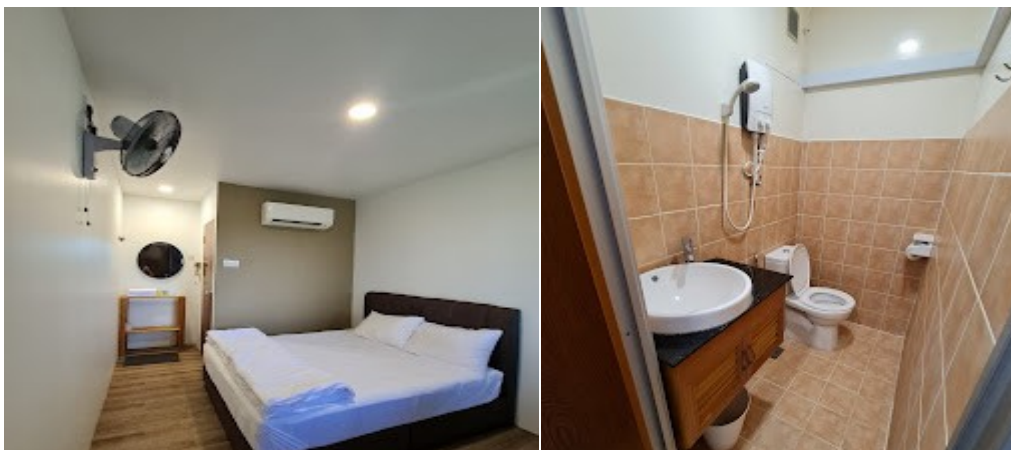

2 Day 1 Night Room Package

(Twin Sharing with food ,please contact us for pricing)

Package includes:

1. Twin Sharing Air Con Cabin with ensuite bathroom
2. 1 x Breakfast ,Snacks and 1 x Dinner
3. Zipline Ride
4. Guided Segway Ride or Children Drift Trike
5. Rockwall Climbing
6. Water Obstacle Course
7. Use of Kayaks and Children Paddle Boats
8. Use of Bicycles
9. Use of Sky Swing
10. Use of Private Jetty for Fishing (bring own fishing equipment)
11. Use of Karaoke , Mahjong , Board Games etc.

Rustic and Scenic Getaway

Air Con Rooms with ensuite bathroom

Sky Swing

Zipline

Rockwall

Kayaks and Paddle Boats

Segway Rides

Water Obstacle Course